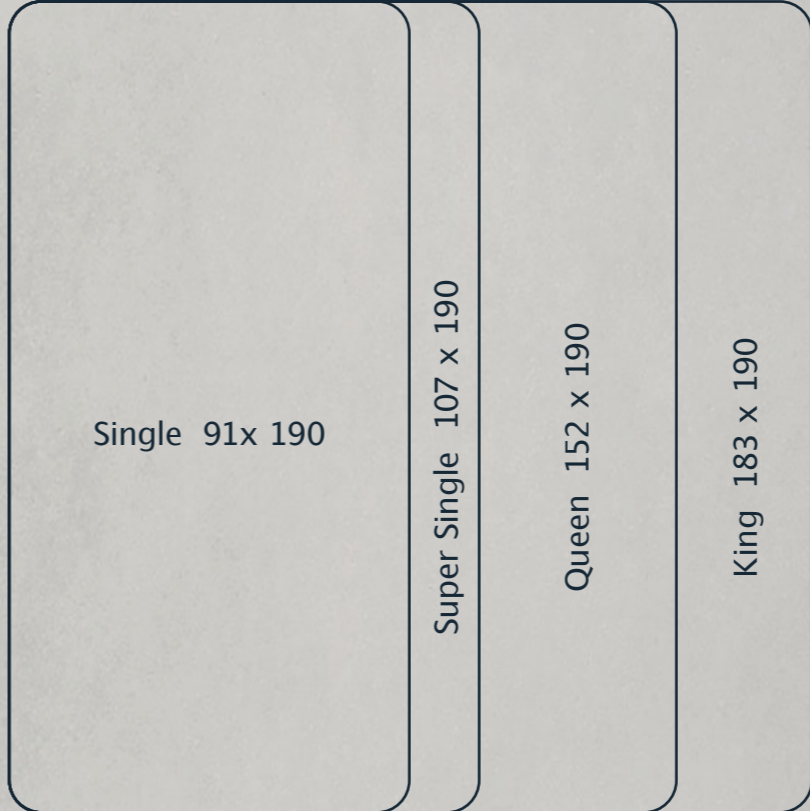

LIFTRIGHT® WRAP HANDLES

Wrap handles are located on each corner and side of the mattress as additional gripping points to make moving your mattress easier.

* Available in Elevate Ultra Collection

THE POSTUREPEDIC DIFFERENCE

Backed by world-leading orthopaedic research, Sealy Posturepedic® features innovative technology designed to sense your weight and respond with the

appropriate level of support. This will help to maintain your body's natural alignment so that you sleep soundly and wake up ready to take on the day.

MATTRESS SIZING

- Single 91 x 190
- Super Single 107 x 190
- Queen 152 x 190
- King 183 x 190

All sizes are nominal.
Dimensions are in cm; width by length.

Posturepedic[®]
Support you trust. Comfort you'll love.