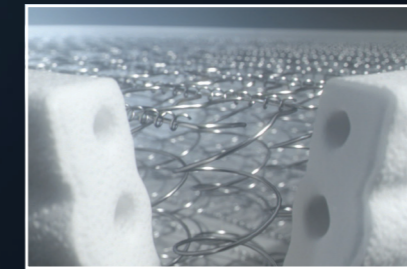

POSTUREPEDIC TECHNOLOGY

Not all mattresses are created equal. Inside the Elevate Ultra & Elevate ranges are unique components designed and built to meet orthopaedically specified criteria, ensuring you wake up feeling alert, energised and ready to take on the day. Your body and mind elevated, thanks to the natural rejuvenation of unbroken, quality sleep.

ALIGNSUPPORT™ COIL

Intuitive two-stage coil system senses your weight and responds with the support needed to help maintain your body's natural alignment.

SMARTEX®

By drawing moisture away from the surface, this unique fabric treatment works to cool and regulate your sleep climate.

COMFORTCORE® PREMIUM

Step up to ComfortCore® Premium where latex or gel-infused visco elastic offers a greater level of conformance to the back and hip area.

UNICASED® XT TECHNOLOGY

Sealy's most innovative edge support system – UniCased® XT – provides greater stability and a seamless transition from one edge of the bed to the other, maximising your sleep surface.

ICE-TOUCH® TECHNOLOGY*

The Ice-Touch® technology does not simply cool you down, it is cool-to-touch and provides an instant cooling effect on the skin. You will fall asleep more quickly, enjoying a qualitative night's rest.