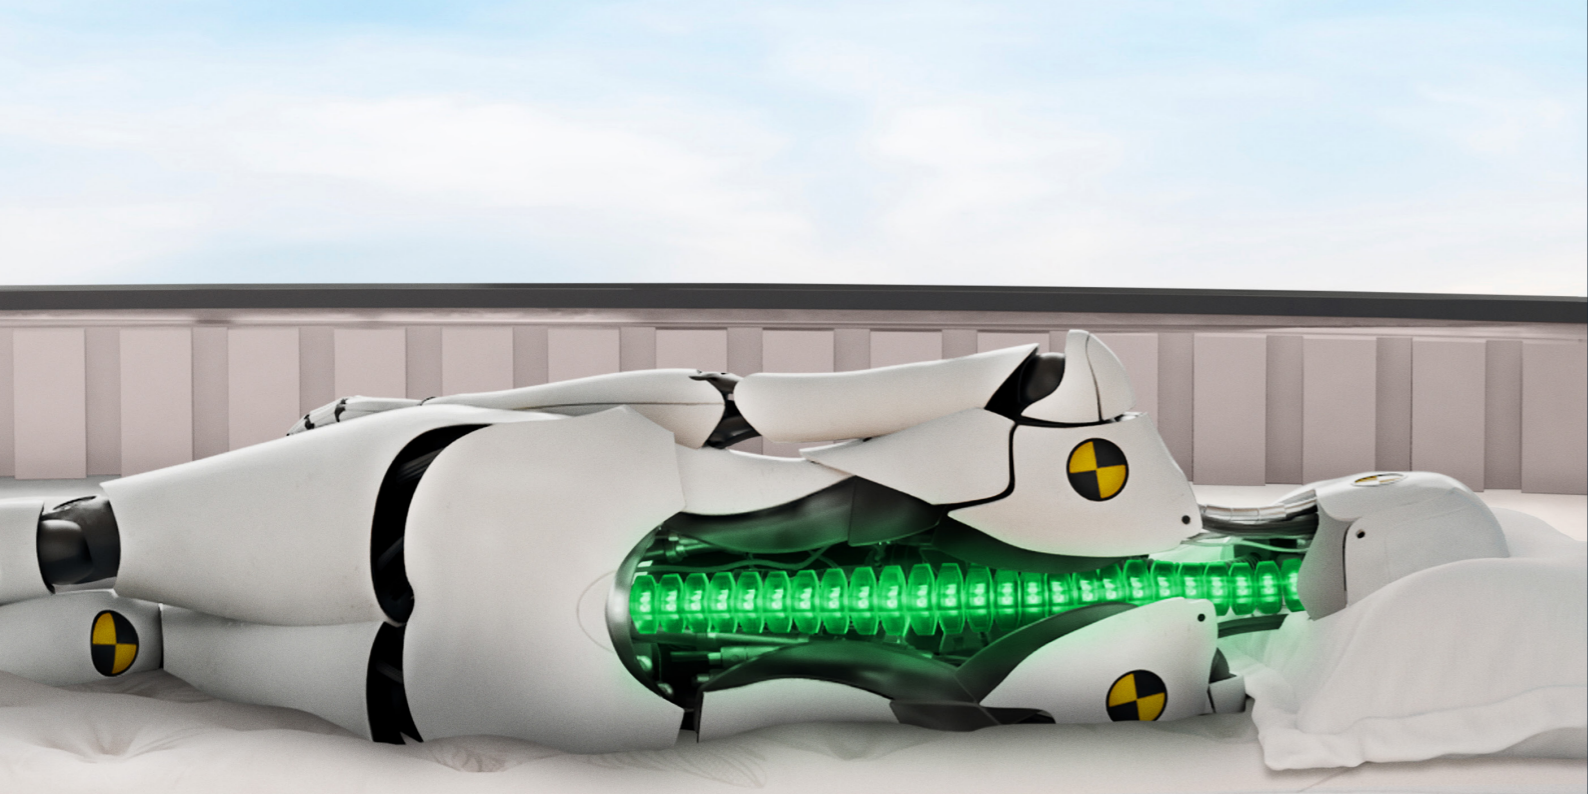

 **Posturepedic**[®]

*Elevate Ultra
&
Elevate Collections*

COMFORT & SCIENCE HAVE ALIGNED.

Quality sleep is the fuel that powers your day. At Sealy, it's the reason we combine groundbreaking orthopaedic research and state-of-the-art scientific techniques: including using sensor equipped test mannequins to understand the impact of mattress design on the body. The result is Sealy Posturepedic®: a bed designed to maintain your body's natural alignment, ensuring comfort and support from head to toe.

- 6%** improvement in deep down support
- 75%** reduction in lateral movement
- 18%** reduction in motion transfer

DESIGNED & TESTED, SO YOU WAKE UP RESTED.

Without adequate spinal support, poor alignment can lead to back pain, discomfort and restlessness. For the best sleep possible, we designed a network of coils that sense your weight and respond

POSTUREPEDIC TECHNOLOGY

Not all mattresses are created equal. Inside the Elevate Ultra & Elevate ranges are unique components designed and built to meet orthopaedically specified criteria, ensuring you wake up feeling alert, energised and ready to take on the day. Your body and mind elevated, thanks to the natural rejuvenation of unbroken, quality sleep.

ALIGNSUPPORT™ COIL

Intuitive two-stage coil system senses your weight and responds with the support needed to help maintain your body's natural alignment.

SMARTEX®

By drawing moisture away from the surface, this unique fabric treatment works to cool and regulate your sleep climate.