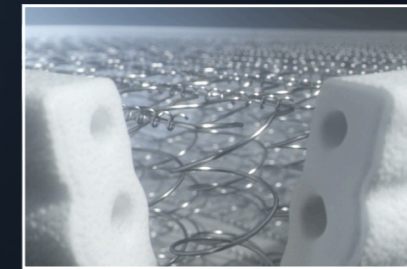

POSTUREPEDIC TECHNOLOGY

Not all mattresses are created equal. Inside the Elevate Ultra & Elevate ranges are unique components designed and built to meet orthopaedically specified criteria, ensuring you wake up feeling alert, energised and ready to take on the day. Your body and mind elevated, thanks to the natural rejuvenation of unbroken, quality sleep.

#COMFORTCORE®

At the centre third of the mattress is the ComfortCore®, a layer of ultra soft foam that offers a greater level of conformance to the back and hip area.

*COMFORTCORE® PREMIUM

Step up to ComfortCore® Premium where latex and/or gel-infused visco elastic offer a greater level of conformance to the back and hip area.

UNICASED® XT TECHNOLOGY

Sealy's most innovative edge support system – UniCased® XT – provides greater stability and a seamless transition from one edge of the bed to the other, maximising your sleep surface.

*ICE-TOUCH® TECHNOLOGY

The Ice-Touch® technology does not simply cool you down, it is cool-to-touch and provides an instant cooling effect on the skin. You will fall asleep more quickly, enjoying a qualitative night's rest.