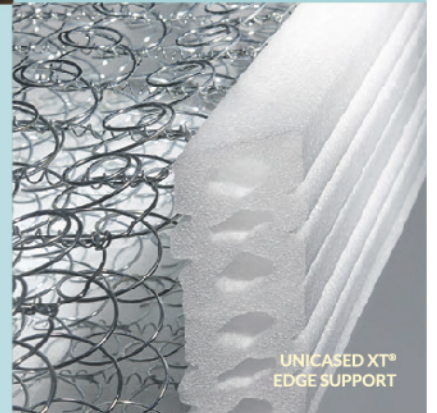

A smart textile fabric treatment that responds only when it's needed to disperse heat and moisture so you can sleep more comfortably.

SMARTEX®

The Ice-Touch® Technology does not simply cool you down, it is cool-to-touch and provides an instant cooling effect on the skin. You will fall asleep more quickly, enjoying a qualitative night's rest.

ICE-TOUCH®

LIFTRIGHT® WRAP HANDLES & STAYTIGHT®

LIFTRIGHT® WRAP HANDLES

Intelligently designed handles are placed to make moving your mattress easier.

Designed to make life a little easier, the rubberised foundation cover grips fabric to help keep sheets in place.

STAYTIGHT®

UNICASED XT® EDGE SUPPORT

Sealy's most innovative edge support system, encases and locks into the spring system for exceptional edge-to-edge stability, designed to provide undisturbed sleep.

UNICASED XT® EDGE SUPPORT

SMARTEX® & ICE-TOUCH®

SIZING INFORMATION

Single
91 x 190

Super Single
107 x 190

Queen
152 x 190

King
183 x 190

OUR 10 YEAR GUARANTEE

When you purchase a Sealy Posturepedic®, you are choosing a trusted bedding brand. Each component is of the highest quality so you can enjoy your mattress for many years to come.