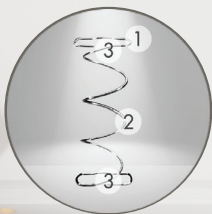

The coil's Sensory Arm™ actually detects the shape, weight and movement of your body while you sleep, then adjusts itself to provide correct spinal alignment. This means you get better quality sleep. And when you sleep better, you wake up feeling more refreshed.

1. Triple Offset Design

Revolutionary design provides superior body conformance, while preventing roll together.

2. Heat Tempered Steel

High carbon Titanium alloy coils are heat tempered to ensure maximum durability of the entire spring unit.

Patented EdgeGuard

A firm polyethylene insert provides an average of 10% more sleep space and a firm "sitting" edge.

PosturePremier

 sealy.com.sg

 [/SealyAsiaSingapore](https://www.facebook.com/SealyAsiaSingapore)