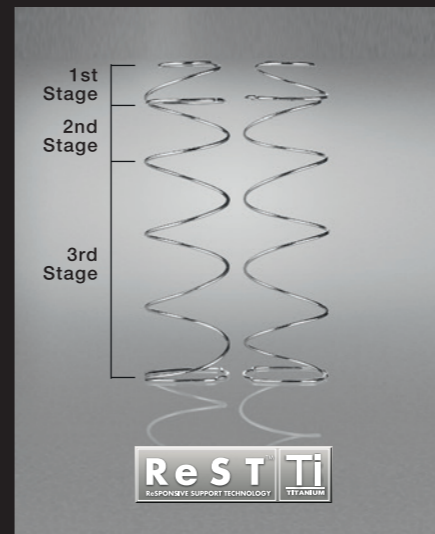

To top it off, we are now offering you an exquisite service to have your name embroidered on your Sealy Posturepedic® Palatial Crest™ mattress. Now you truly have a bed to call your very own.

ONE OF LIFE'S LUXURIES

THINK OF IT AS A SLEEP SPA

In the same way your body responds to a soothing health spa, Sealy Posturepedic® Palatial Crest™ is designed to assist your body to completely relax and recover like no other bed. A good night's sleep is essential to a healthy body and optimal performance. By using the finest materials, Posturepedic® Palatial Crest™ helps you to escape to the luxury of deep sleep every night.

RESPONSIVE SUPPORT TECHNOLOGY ReSTTi :

Sealy's Responsive Support Technology uniquely provides three stages of support :

- 1st Stage - The micro-conforming SynerFlex surface cradles every part of the body.
- 2nd Stage - The SRx Innercore senses the body's weight and responds with initial conforming support.
- 3rd Stage - Provides an extra deep-down support the body needs.