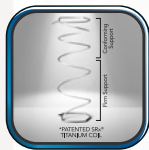

Designed to provide you with a complete sleep solution

SRx® Coil

Sealy's unique SRx® support system is designed to sense your body's weight and motion and to respond with the deep-down support your body needs. The coils are arranged in alternating columns for maximum stability.