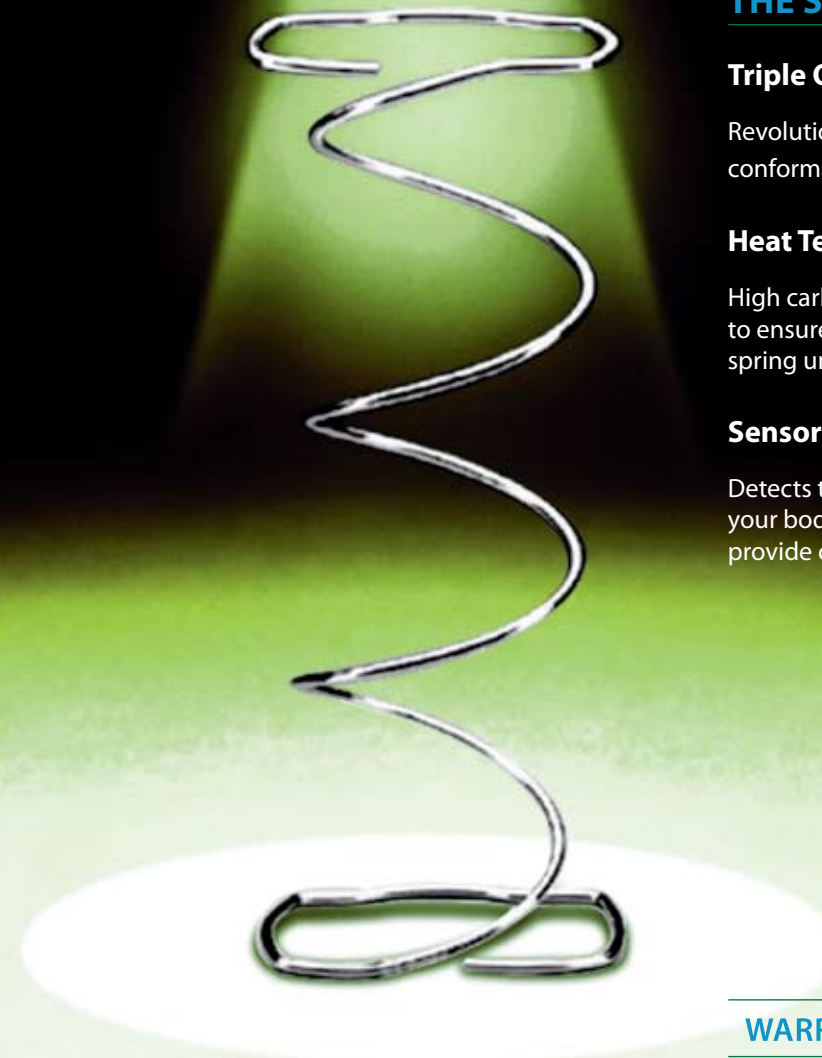

By the Makers of
 **Posturepedic**

PosturePremier
ADVANCED

At the heart of a Sealy Posturepedic® mattress is the Sealy PostureTech® coil. This revolutionary patented design incorporates a host of technologies to provide superior comfort, support and the correct spinal alignment when you sleep. The coil's Sensory Arm actually detects the shape, weight and movement of your body while you sleep, then adjusts itself to provide correct spinal alignment. This means you get better quality sleep, because when you sleep better, you wake up feeling more refreshed.

With Sealy's unique combination of comfort materials featuring natural cotton, premium Sealy foams and fibres, you'll feel comfortable the very moment you lie on a Sealy mattress.

Designed to detect the shape, weight and movement of your body while you sleep, this Sense & Respond Support System reacts to the needs of your back and body, providing an unprecedented combination of correct spinal support and conformance.

THE SEALY POSTURETECH® COIL

Triple Offset Design

Revolutionary design provides superior body conformance, while preventing roll together.

Heat Tempered Steel

High carbon spring steel coils are heat tempered to ensure maximum durability of the entire spring unit.